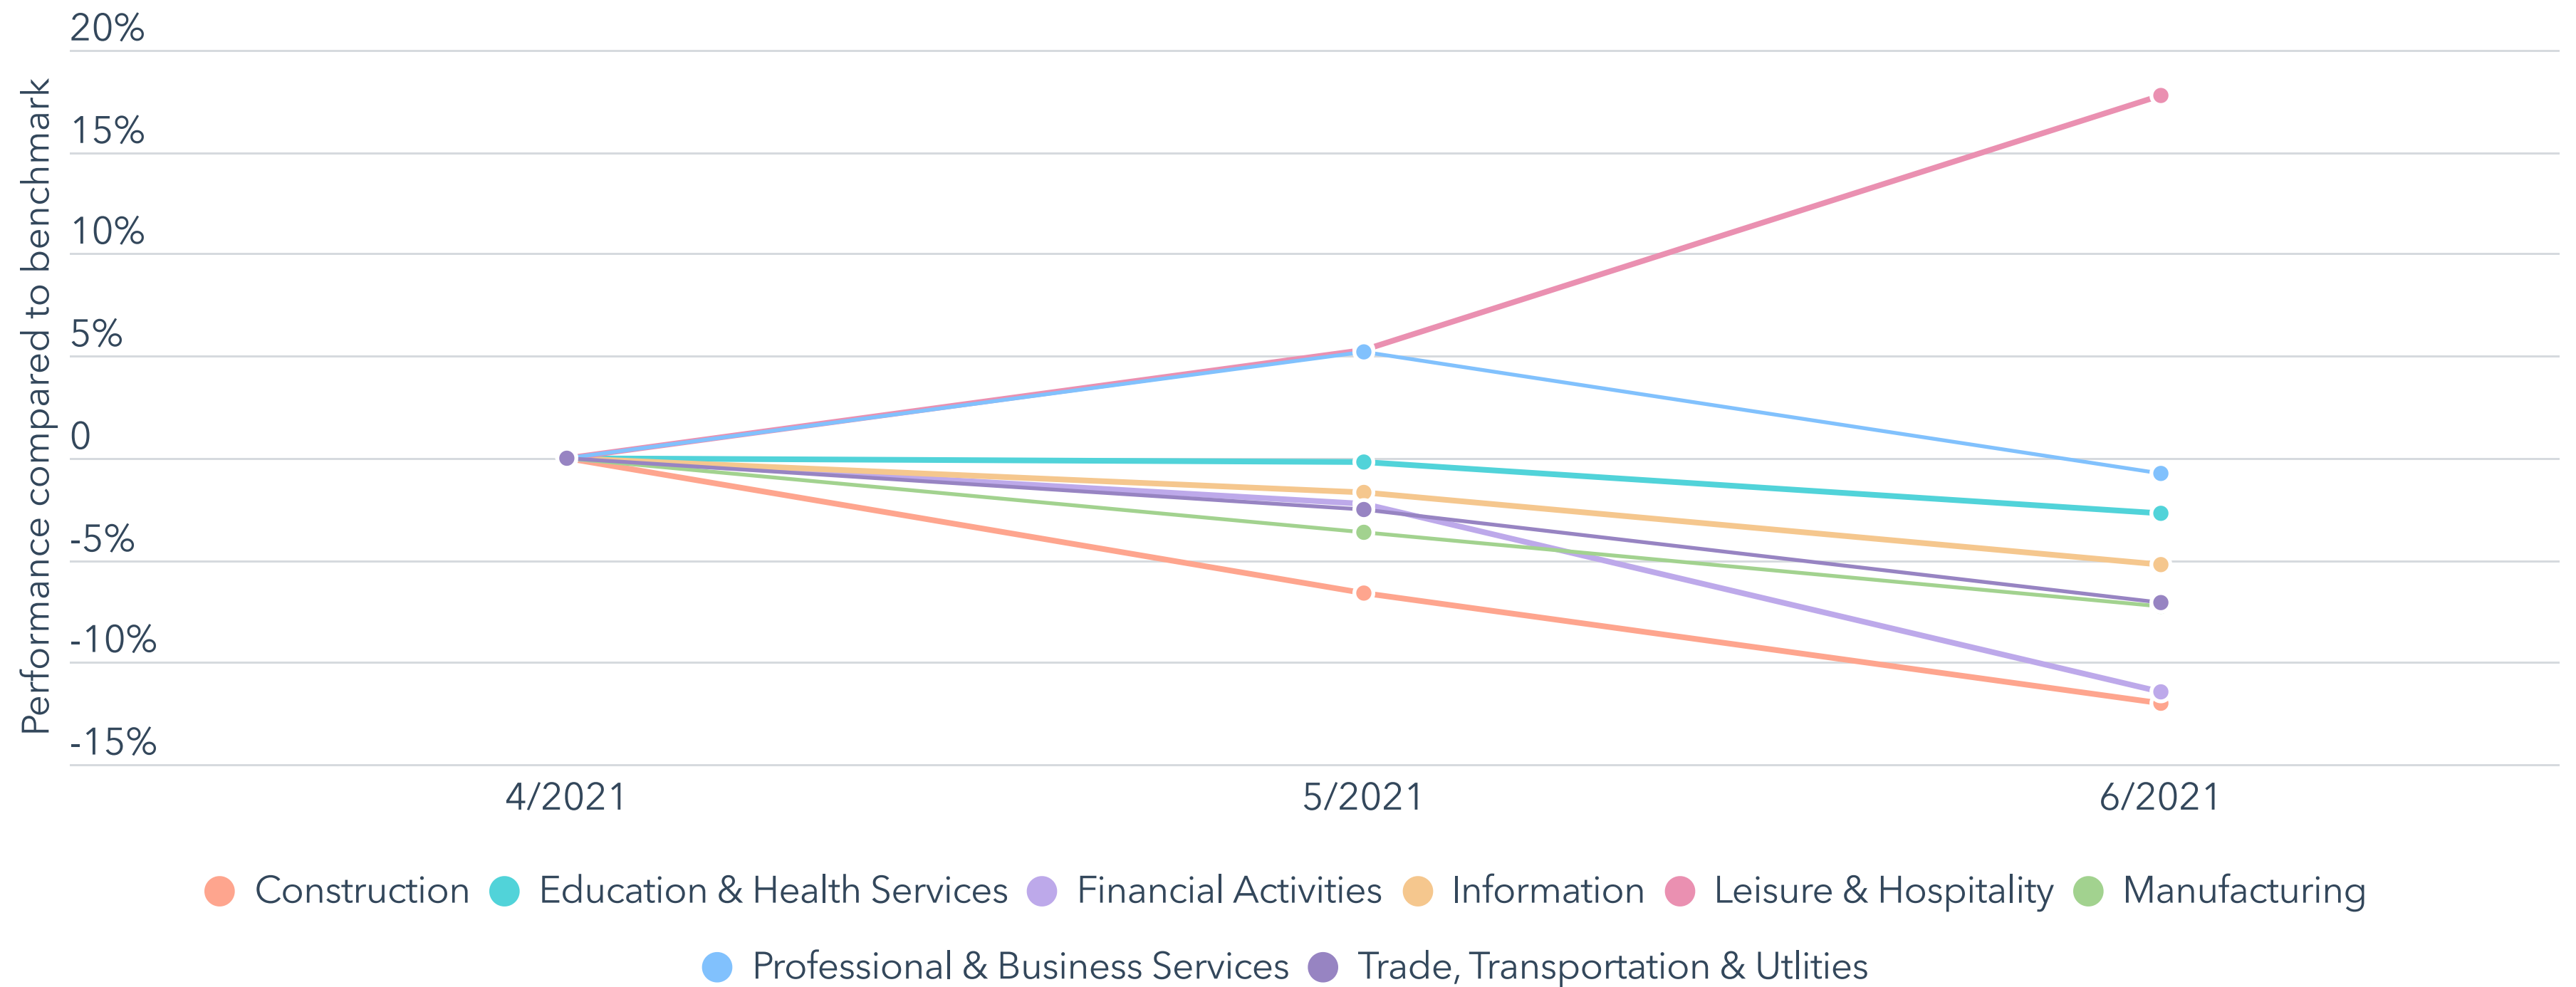

Website Traffic by Industry Super Sector

This chart shows the total monthly volume of traffic to the websites of HubSpot's customer base of 103,000+ companies compared to the average set in April 2021, split by industry super sector.